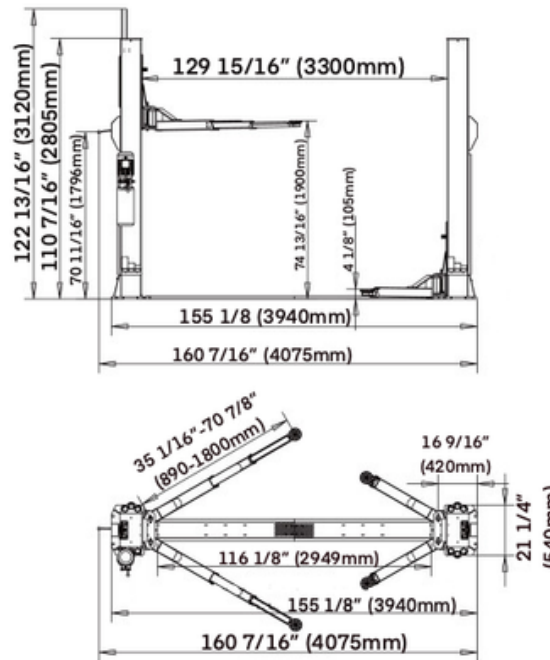

F14X

Stratus Extra Wide Floor Plate 14,000
LBS Capacity Single Point Manual
Release Vehicle Lift SAE-F14X

STRATUS
auto equipment

Sales & Showroom

512-640-9896

5881 Imperial Loop Dr.

College Station, TX 77845

sales@stratusautoequip.com

WWW.STRATUSAUTOEQUIP.COM

TECHNICAL

Model	F14X
Capacity	14,000 LBS
Max Lifting Height with Adaptors	78 13/16" (2002 MM)
Min Lifting Height with Adaptors	8 1/8" (207 MM)
Max Lifting without Adaptors	74 13/16"(1900 MM)
Min Lifting without Adaptors	4 1/8" (105 MM)
Rise Time	~55SEC
Overall Height	122 13/16" (3120 MM)
Overall Width	21 1/4" (540 MM)
Overall Length	160 7/16" (4075 MM)
Inside Columns	129 15/16" (3300 MM)
Drive Thru	116 1/8" (2949 MM)
Front Arm Reach Max	70 7/8" (1800 MM)
Front Arm Reach Min	35 1/16" (890 MM)
Rear Arm Reach Max	70 7/8" (1800 MM)
Rear Arm Reach Min	35 1/16" (890 MM)

DIMENSIONS

FEATURES

- Base plate / Open top
- Single point manual release
- Top limiter switch
- Proofed by dynamic test with 115% of rated capacity and static test with 150% rated capacity
- Powder coating finish: Granite Gray (RAL 7026) + Reinorange (RAL 2004)